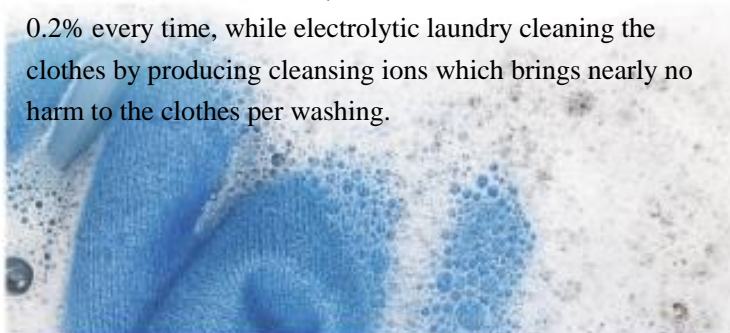

At the same time, the acid ion is generated on the anode, which equipped with the function of antibacterial disinfection and deodorizing function. No chemical detergent at all, which is truly green and environmental protection.

Products advantages

1. Normal underwear can be cleaned well without any chemical substance like laundry powder, which prevent the secondary pollution and applies no harm to the nature, more environment friendly.
2. You can hang the clothes in rainy season, after washed by such technology, the clothes will not breed bacterium or smell, and keep cleaning as well.
3. The technology will bring no harm to the clothes cause' there is no mechanical movement during washing, bringing especially protection to some of the high-end clothes.
4. Water-saving, power-saving, small sized, easy to carry with oneself.
5. The product is equipped with the function of disinfection and sterilization, which can be used as home disinfection, toys-washing, bottles-disinfecting and toilet-cleaning.

No rubbing, no blending, no harming Treat your clothes in the gentlest way

Hand-washing (rubbing, slapping and scrubbing) and machine-washing (stirring, flushing and brushing all belong to violent decontamination) cause a wear rate no less than 0.2% every time, while electrolytic laundry cleaning the clothes by producing cleansing ions which brings nearly no harm to the clothes per washing.