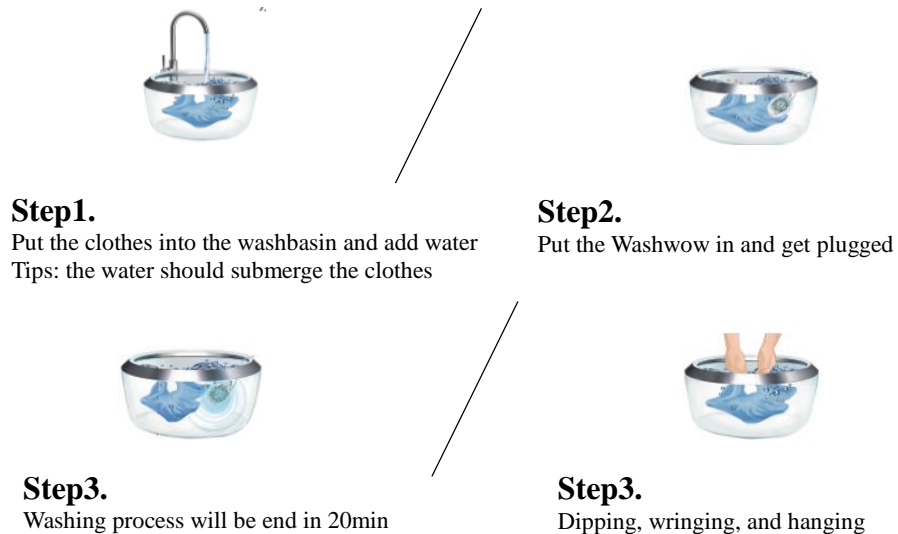

It takes only 4 steps to wash your clothes

Notes

1. Please read carefully whole content of the instruction booklet before use.
2. The product is designed for thin clothes like under wear, so it's not suitable for thick coat and large textile.
3. While the power light is twinkling or not working, it means there is too much electrical load. Maybe the clothes are too dirty which leads the resistance of the water changing too low so the power port overloaded. There, the over current protection will be shut off. Solution: please replace the clear water and restart the device after shaking off the dirty water out of the device.
4. The power port and controller need to be protected from water and keeping dry.